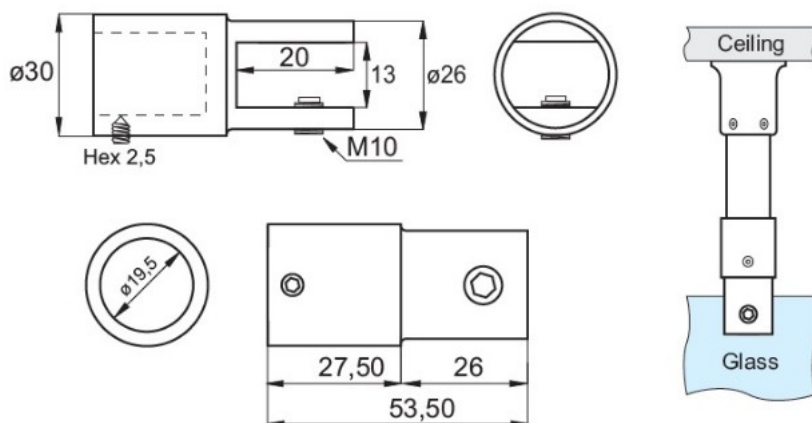

PRODUCT SHEET

Description:

Bar To Glass Ceiling Bracket, F/ø19mm Tube, Brushed Brass, 8-10mm Glass

Item number:

15.26.108-5

Units	Box	Carton	HS Code	Barcode
Pcs.	1	100	8302419000	
				5704866513753

SISO A/S